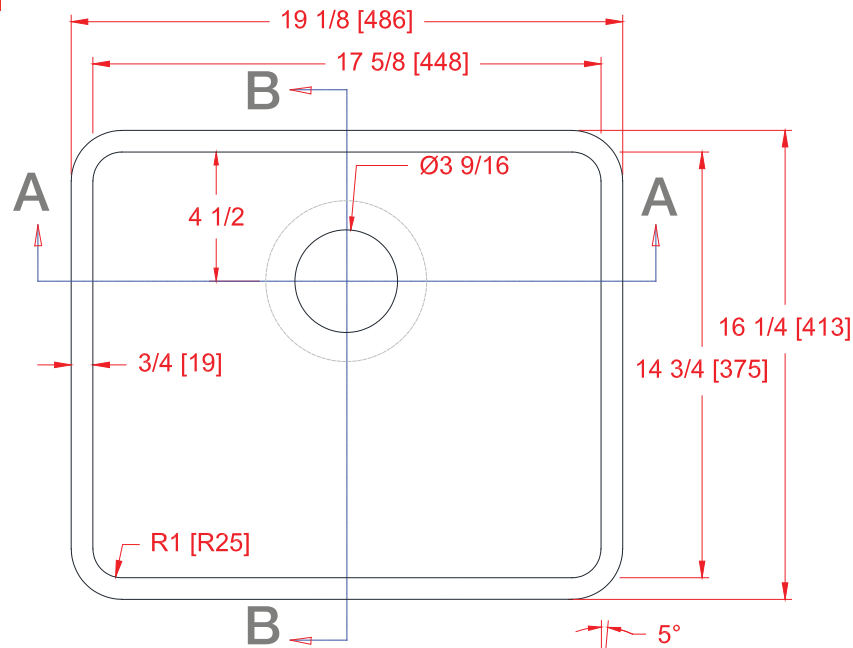

SINGLE BOWL 1815

SECTION B-B

SECTION A-A

Everform™

SOLID SURFACE *by* FORMICA GROUP